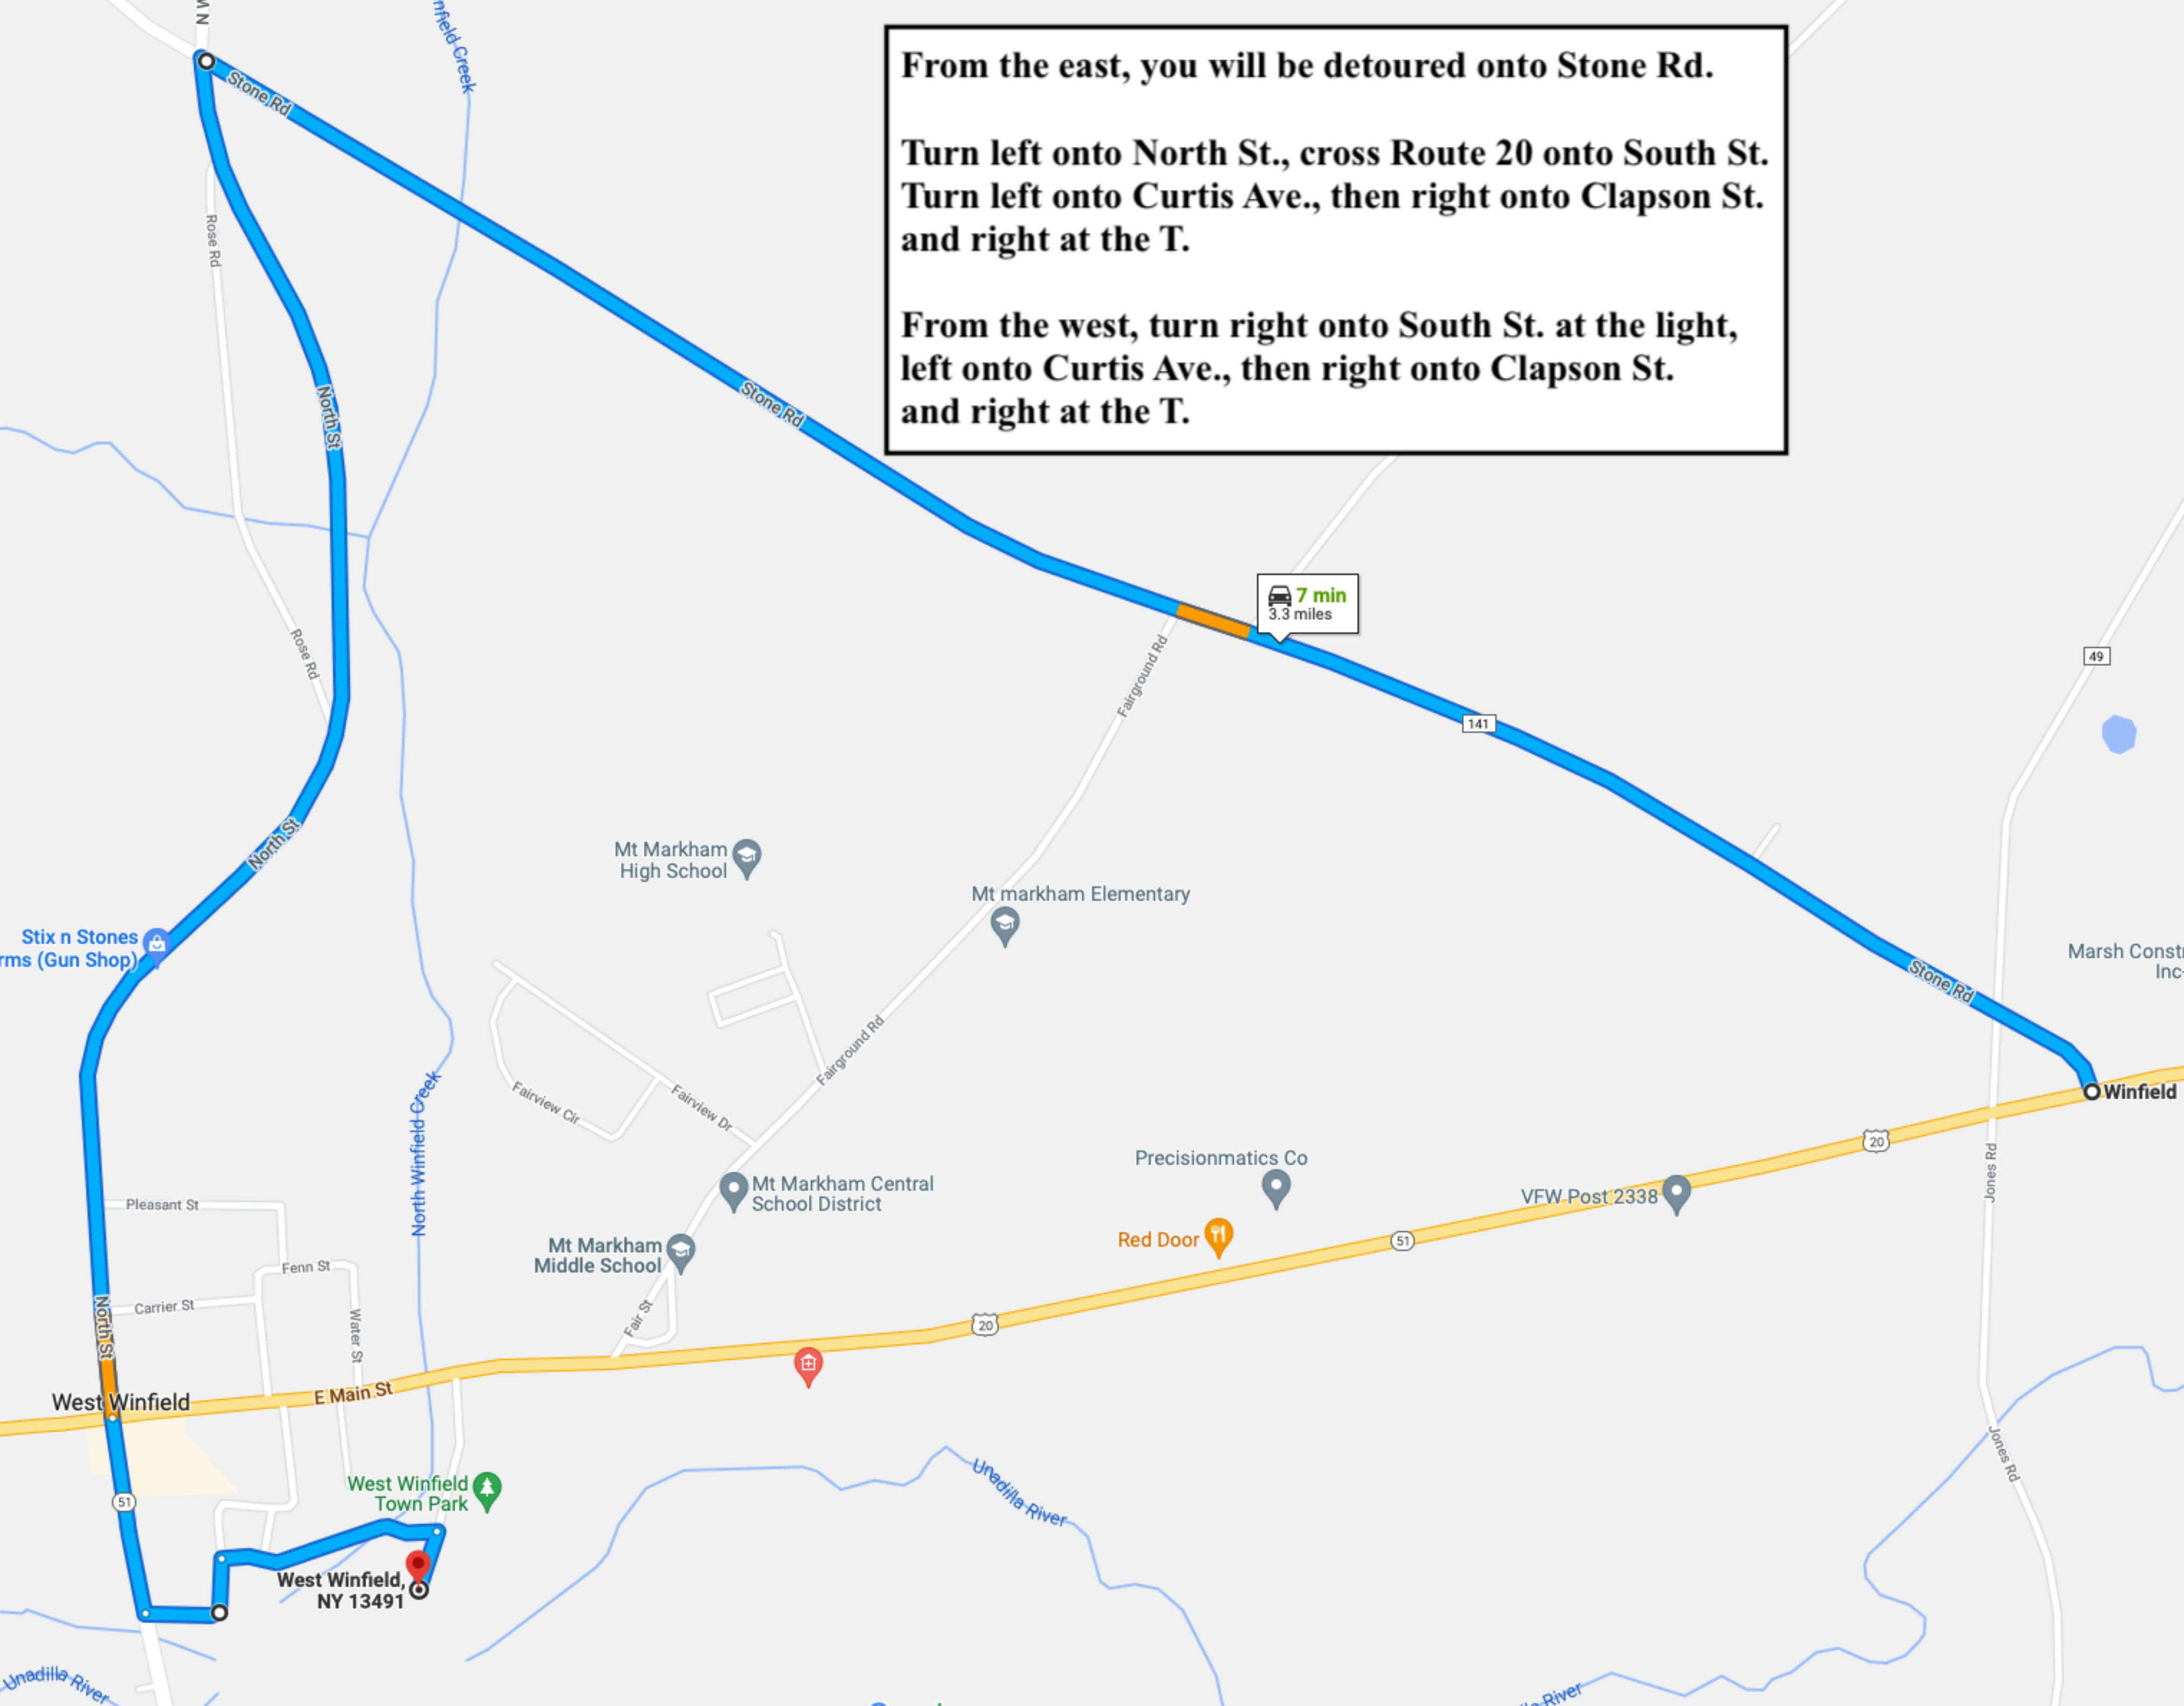

From the east, you will be detoured onto Stone Rd.

Turn left onto North St., cross Route 20 onto South St.
Turn left onto Curtis Ave., then right onto Clapson St.
and right at the T.

From the west, turn right onto South St. at the light,
left onto Curtis Ave., then right onto Clapson St.
and right at the T.

7 min
3.3 miles

West Winfield,
NY 13491